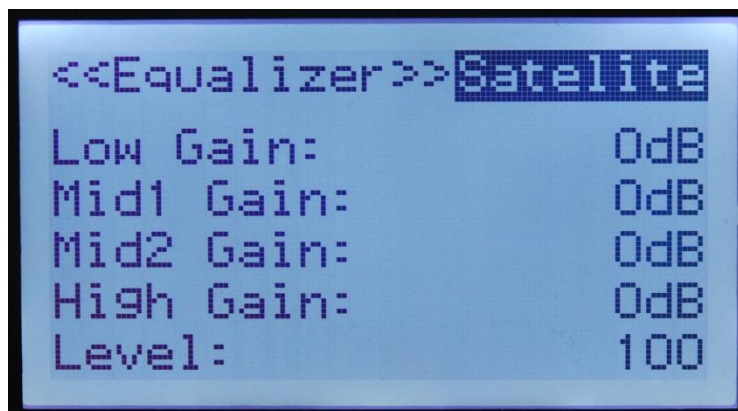

It is recommended that only the REAR portion of the RSS audio is sent to the SATELLITE speakers and that the FRONT portion is sent to the EXTERNAL MAIN and/or INTERNAL speakers. Go to the organ's MATRIX MIXER menu and adjust the RSS controls as shown here.