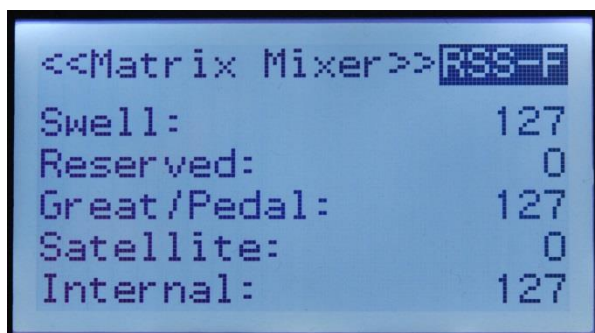

NOTE: These adjustments are only recommended starting points. All installations are different and audio adjustments must be made accordingly.