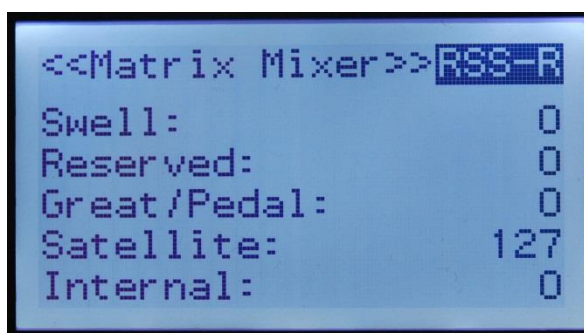

NOTE: These adjustments are only recommended starting points. All installations are different and audio adjustments must be made accordingly.